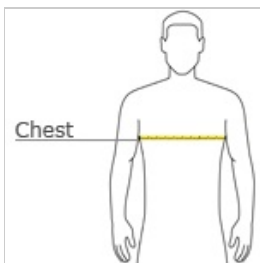

A4 Sprint Youth Reversible Mesh Tank A4N2206

Ideal for games and practice, this reversible tank features moisture wicking, odor resistance and stain release.

- 3.4-ounce, 100% polyester mesh
- Moisture-wicking
- Odor-resistant
- Stain release
- Reversible
- Tear-away label

CARE INSTRUCTIONS

Machine Wash Cold With Like Colors. Do Not Bleach. Tumble Dry Low. Remove Promptly. Do Not Iron.

front

back

HOW TO MEASURE

CHEST WIDTH

Measure under the arm and around the fullest part of the chest with arms down, keeping tape horizontal.

SIZE CHART

| | XS | S | M | L | XL |
|-------|-------|-------|-------|-------|-------|
| Chest | 27-28 | 29-32 | 33-34 | 35-36 | 37-38 |

COLOR INFORMATION

Please note: PMS code information is shown only when an exact match is available.